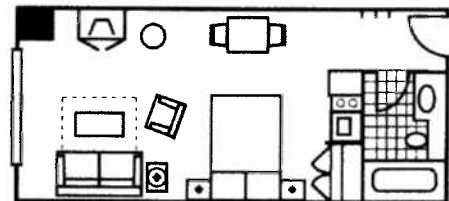

Village at Blue Studio Suite	Taxes Excluded	Taxes & DMF Included
	\$129.00	\$144.74 per UNIT, per night

Village at Blue Studio Suite

Rooms include: High-speed data port for Internet access (daily fee)

Located in close proximity to Conference Centre

1 Queen Size bed in living area

1 Queen Size pullout sofa in Living area

1 Full bathroom in unit

1 Kitchenette

Mosaic is offered at no additional surcharge

Village at Blue Bachelor Suite	Taxes Excluded	Taxes & DMF Included
	\$139.00	\$155.96 per UNIT, per night

Rooms include: High-speed data port for Internet access (daily fee)

Located in close proximity to Conference Centre

1 Queen Size bed in private room

1 Queen Size pullout sofa in Living area

1 Full bathroom in unit

Located in close proximity to Conference Centre

2 Private bedrooms with Queen Size bed in each room

1 Queen Size pullout sofa in Living area

2 Full bathrooms in unit

1 Full Kitchen

Mosaic is offered at no additional surcharge