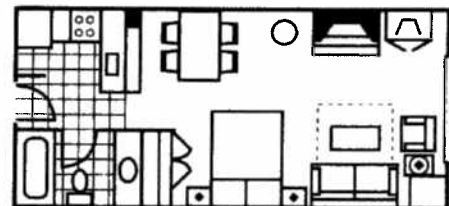

1 Queen Size bed in living area

1 Queen Size pullout sofa in Living area

1 Full bathroom in unit

1 Kitchenette

Mosaic is offered at no additional surcharge

Village at Blue Bachelor Suite	Taxes Excluded	Taxes & DMF Included
	\$139.00	\$155.96 per UNIT, per night

Village at Blue Bachelor Suite

Rooms include: High-speed data port for Internet access (daily fee)

Located in close proximity to Conference Centre

1 Queen Size bed in living area

1 Queen Size pullout sofa in living area

1 Full bathroom in unit

1 Full Kitchen

Mosaic is offered at no additional surcharge

Village at Blue One Bedroom Suite	Taxes Excluded	Taxes & DMF Included
	\$169.00	\$189.62 per UNIT, per night

Village at Blue One Bedroom Suite

Rooms include: High-speed data port for Internet access (daily fee)

Located in close proximity to Conference Centre

1 Queen Size bed in private room

1 Queen Size pullout sofa in Living area

1 Full bathroom in unit