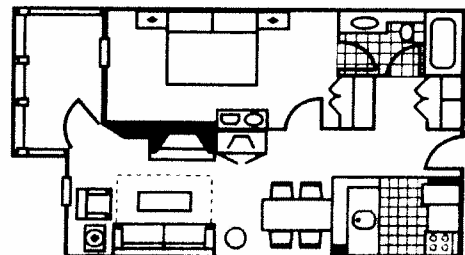

Rooms include: High-speed data port for Internet access (daily fee)

Located in close proximity to Conference Centre

1 Queen Size bed in private room

1 Queen Size pullout sofa in Living area

1 Full bathroom in unit

1 Full Kitchen

Mosaic is offered at no additional surcharge

Village at Blue Two Bedroom Suite	Taxes Excluded	Taxes & DMF Included
	\$220.00	\$246.84 per UNIT, per night

Village at Blue Two Bedroom Suite

Rooms include: High-speed data port for Internet access (daily fee)

Located in close proximity to Conference Centre

2 Private bedrooms with Queen Size bed in each room

1 Queen Size pullout sofa in Living area

2 Full bathrooms in unit

1 Full Kitchen

Mosaic is offered at no additional surcharge