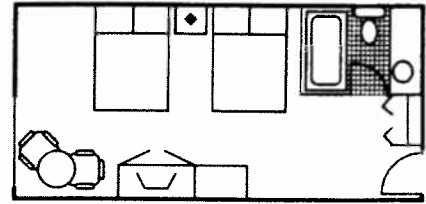

Blue Mountain Inn Hotel Room	Taxes Excluded	Taxes & DMF Included
	\$110.00	\$123.42 per UNIT, per night

Resort Rooms Blue Mountain Inn

Rooms include: High speed data port for Internet access (daily fee),
Located in close proximity to Conference Centre (indoor travel)

King size beds – 8 rooms in total

Double Beds - 80 rooms with two double beds in each

Wheel Chair Accessibility - 2 rooms with wheelchair access & queen beds

Hotel Suites - 2 suites in total (\$70.00 per night surcharge for suites)

Rooms include: High-speed data port for Internet access (daily fee)

Located in close proximity to Conference Centre

1 Queen Size bed in private room

1 Queen Size pullout sofa in Living area

1 Full bathroom in unit

Located in close proximity to Conference Centre

2 Private bedrooms with Queen Size bed in each room

1 Queen Size pullout sofa in Living area

2 Full bathrooms in unit

1 Full Kitchen

Mosaic is offered at no additional surcharge